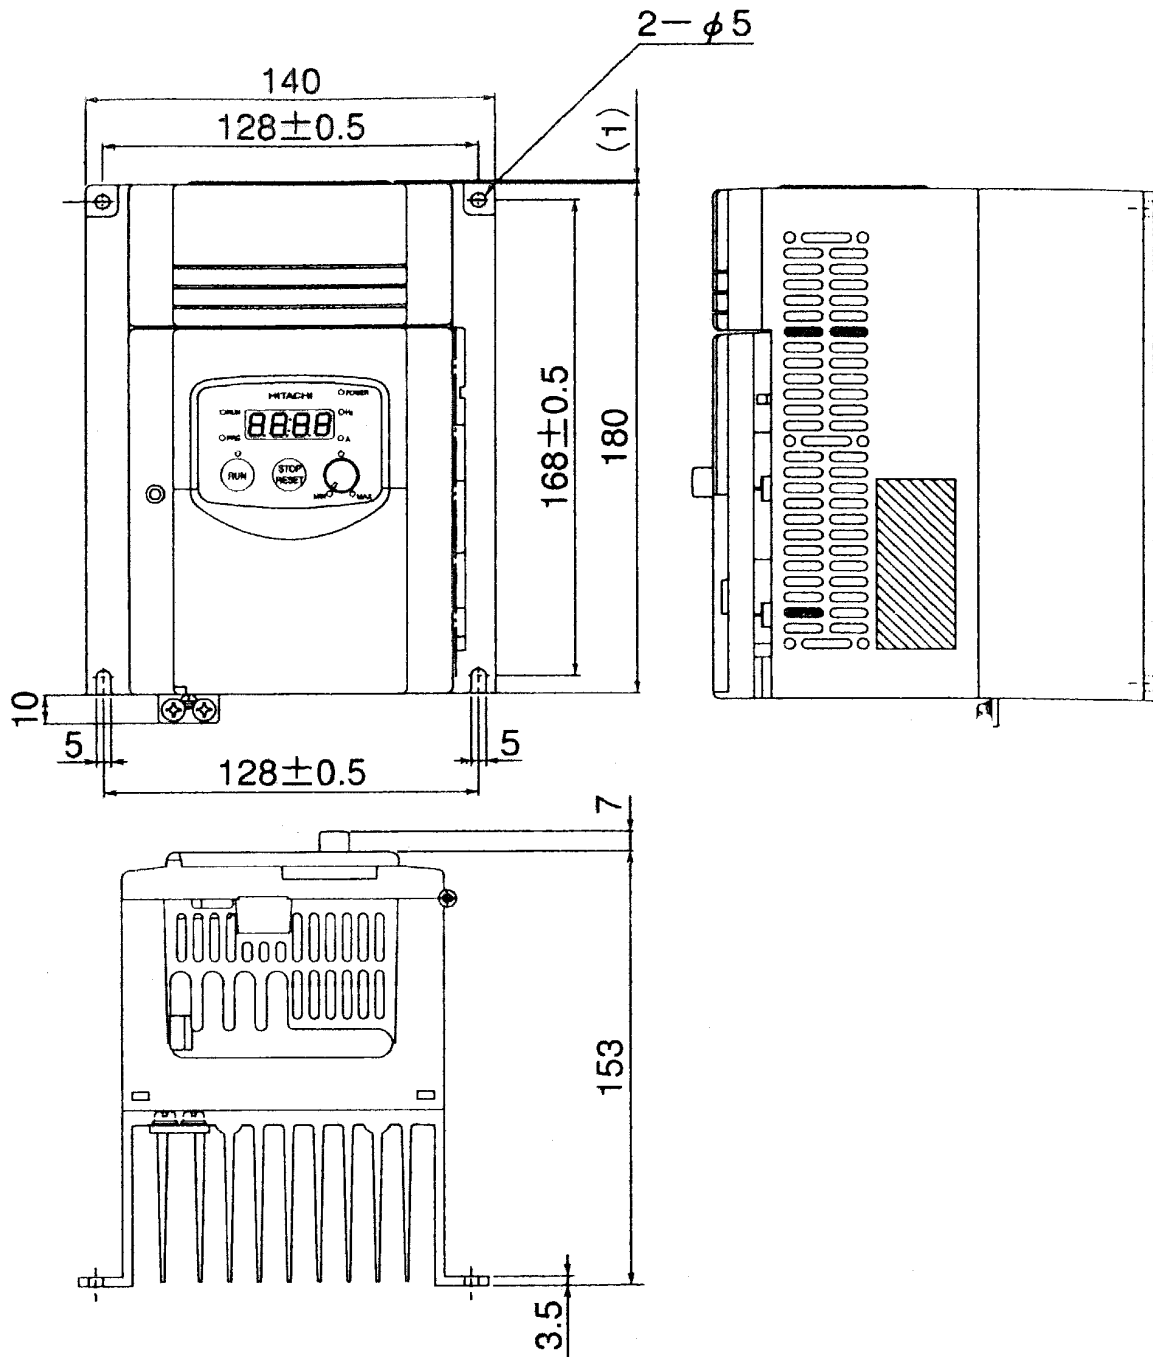

DIMENSION SHEET

Ref : 0008
Date : 11/06/02
Issue : B
Page : 1 of 1

Inverter Model No: SJ100 015 NFE, 015NFU

HID LTD

Vantage House, Harfreys Road, Great Yarmouth, Norfolk, NR31 0LS
Tel: 01493 442525 Fax: 01493 442323 Email: sales@hid.co.uk Website: www.hid.co.uk