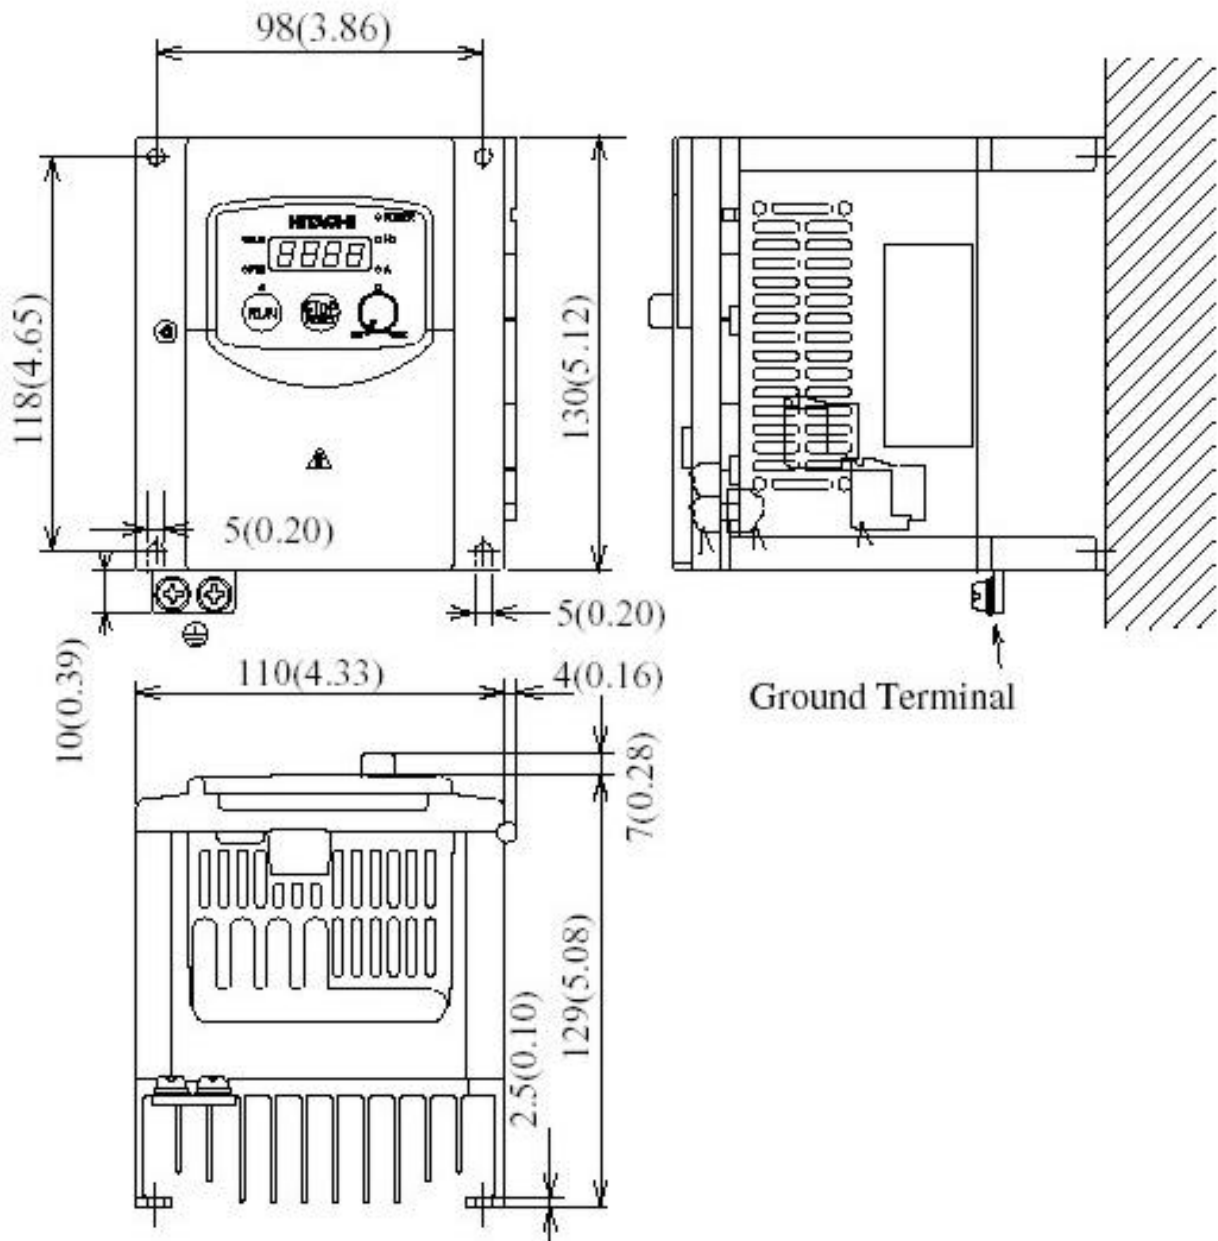

# DIMENSION SHEET

Ref : 0007  
Date : 11/06/02  
Issue : B  
Page : 1 of 1

Inverter Model No: SJ100 007 NFE, 011 NFE, 004 HFE,  
007 NFU, 004 HFU

HID LTD

Vantage House, Harfreys Road, Great Yarmouth, Norfolk, NR31 0LS  
Tel: 01493 442525 Fax: 01493 442323 Email: sales@hid.co.uk Website: www.hid.co.uk