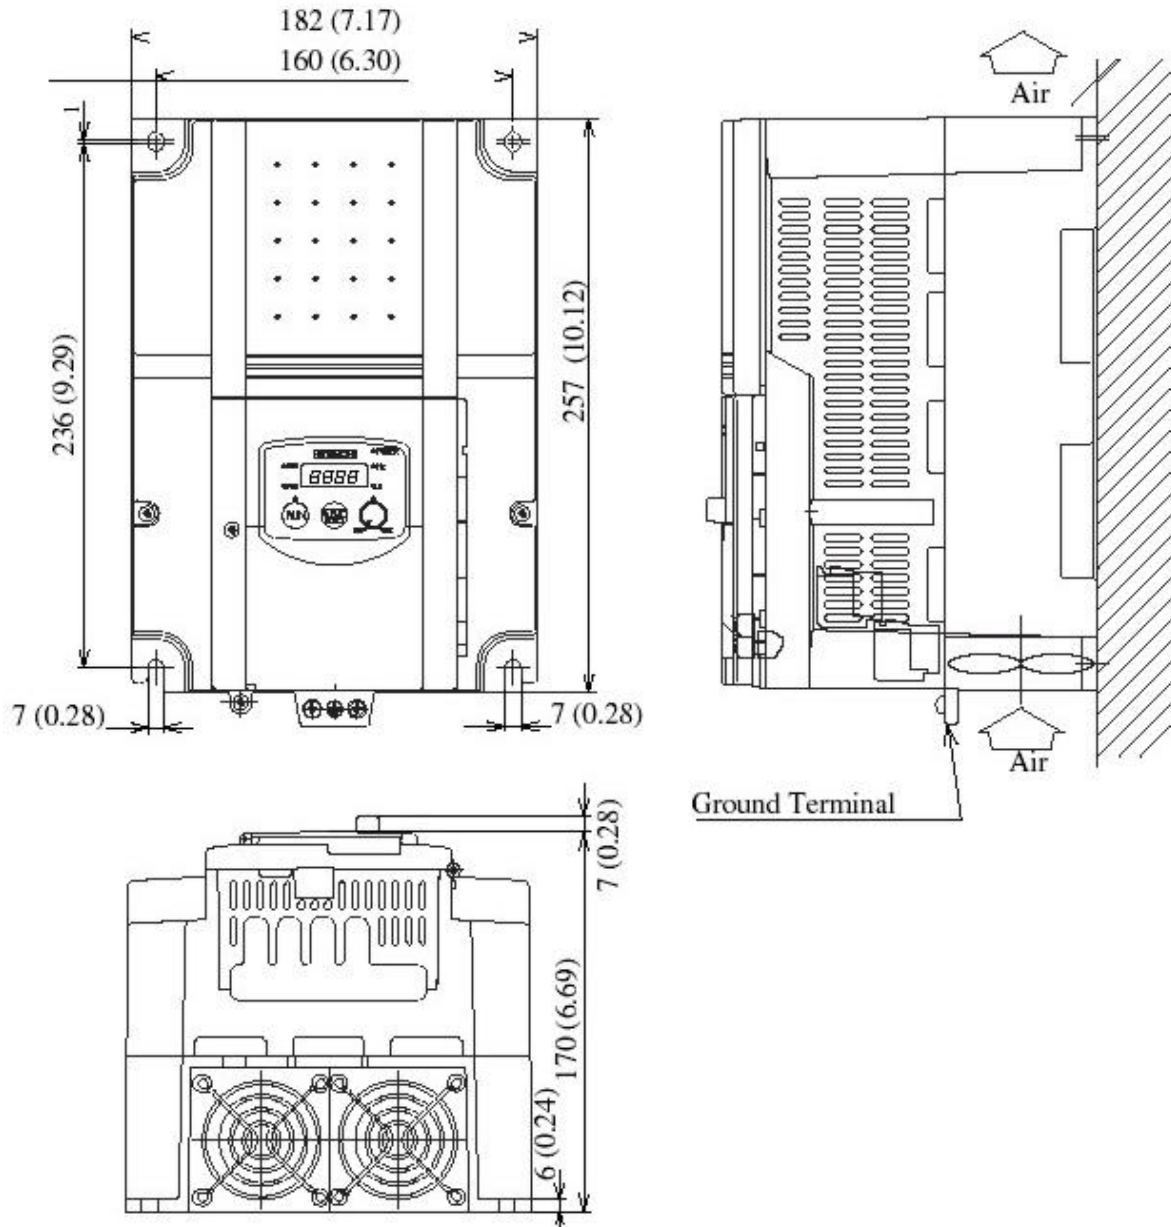

# DIMENSION SHEET

Ref : 00049  
Date : 11/06/02  
Issue : B  
Page : 1 of 1

Inverter Model No: SJ100 055, 075 HFE

HID LTD

Vantage House, Harfreys Road, Great Yarmouth, Norfolk, NR31 0LS  
Tel: 01493 442525 Fax: 01493 442323 Email: sales@hid.co.uk Website: www.hid.co.uk