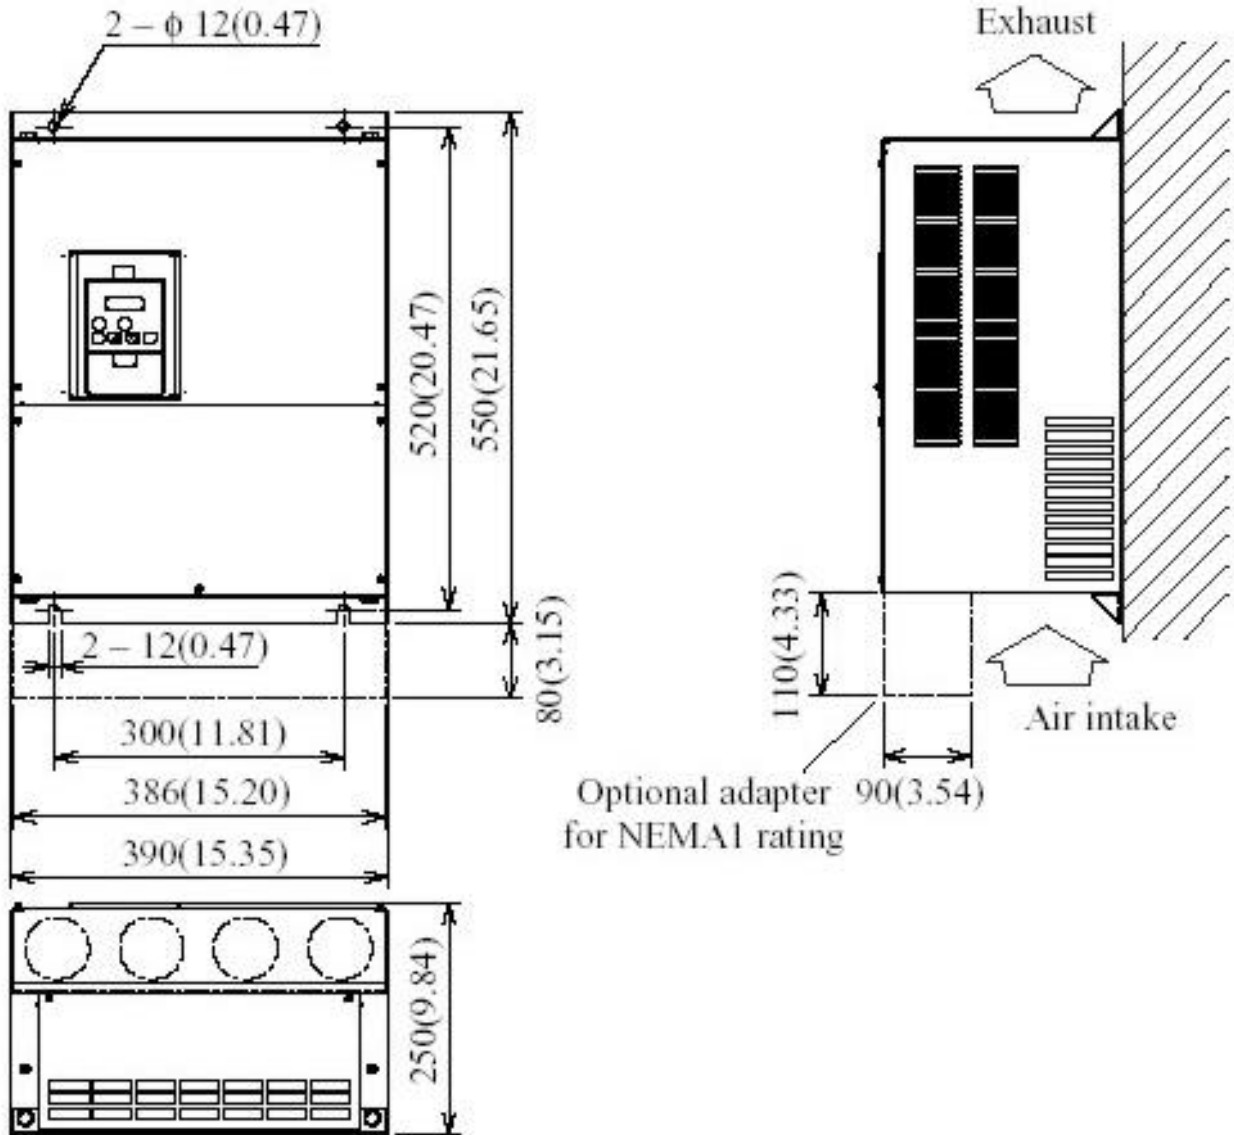

DIMENSION SHEET

Ref : 0062
Date : 14/06/02
Issue : A
Page : 1 of 1

Inverter Model No: SJ300 370 HFE, 450 HFE, 550 HFE

HID LTD

Vantage House, Harfreys Road, Great Yarmouth, Norfolk, NR31 0LS
Tel: 01493 442525 Fax: 01493 442323 Email: sales@hid.co.uk Website: www.hid.co.uk