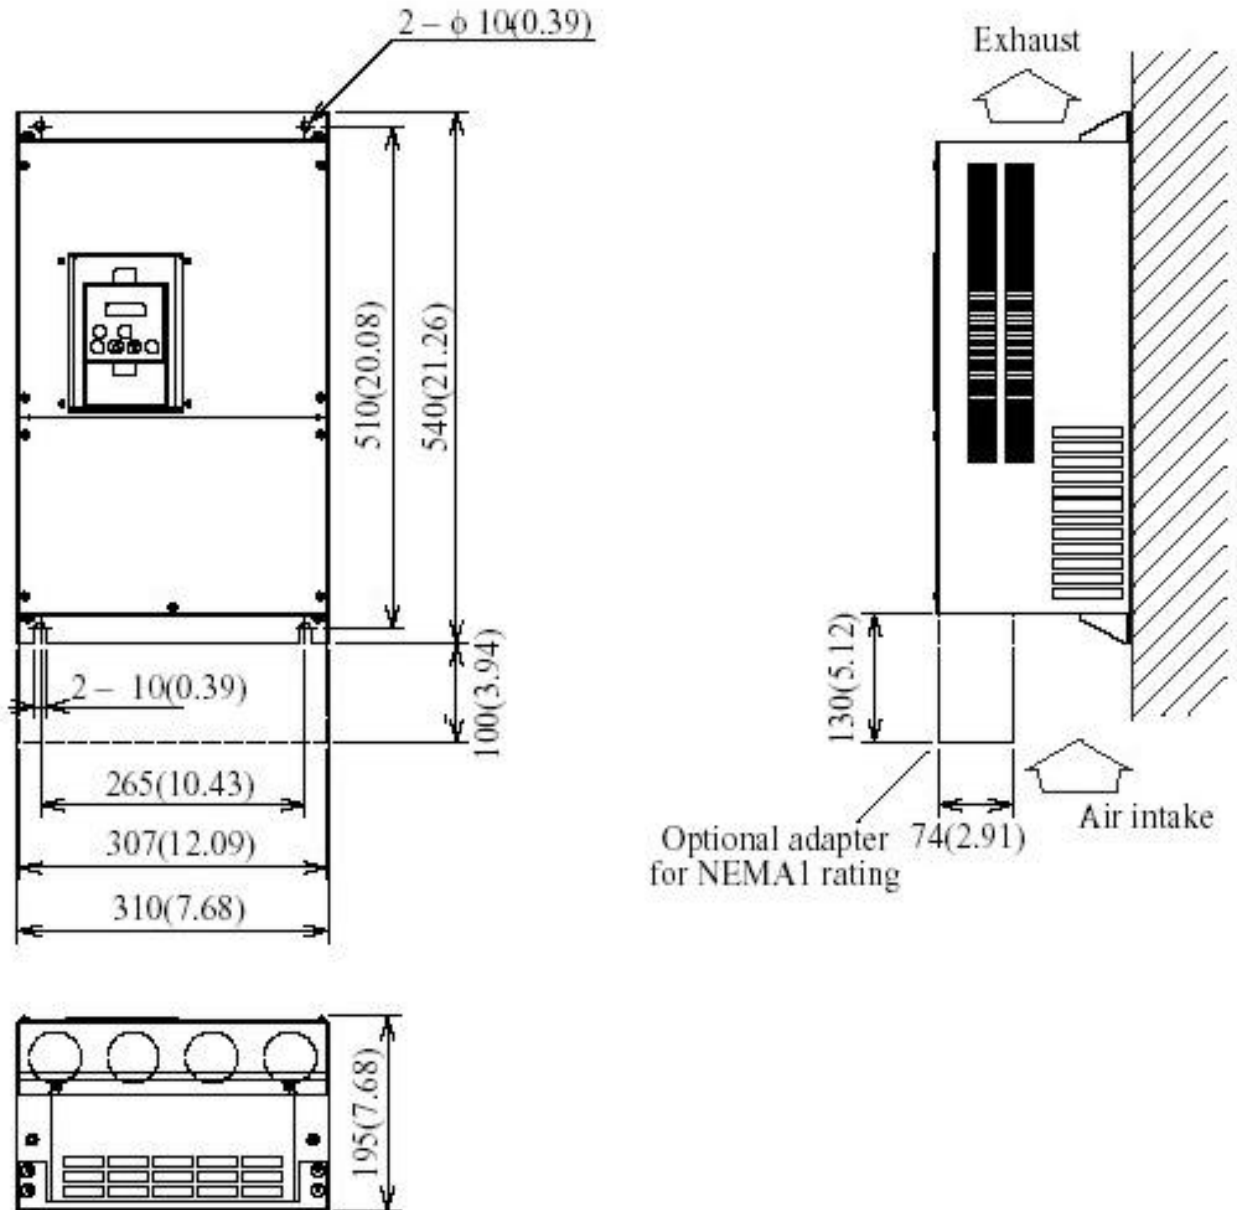

DIMENSION SHEET

Ref : 0061
Date : 14/06/02
Issue : A
Page : 1 of 1

Inverter Model No: SJ300 300 HFE

HID LTD

Vantage House, Harfreys Road, Great Yarmouth, Norfolk, NR31 0LS
Tel: 01493 442525 Fax: 01493 442323 Email: sales@hid.co.uk Website: www.hid.co.uk