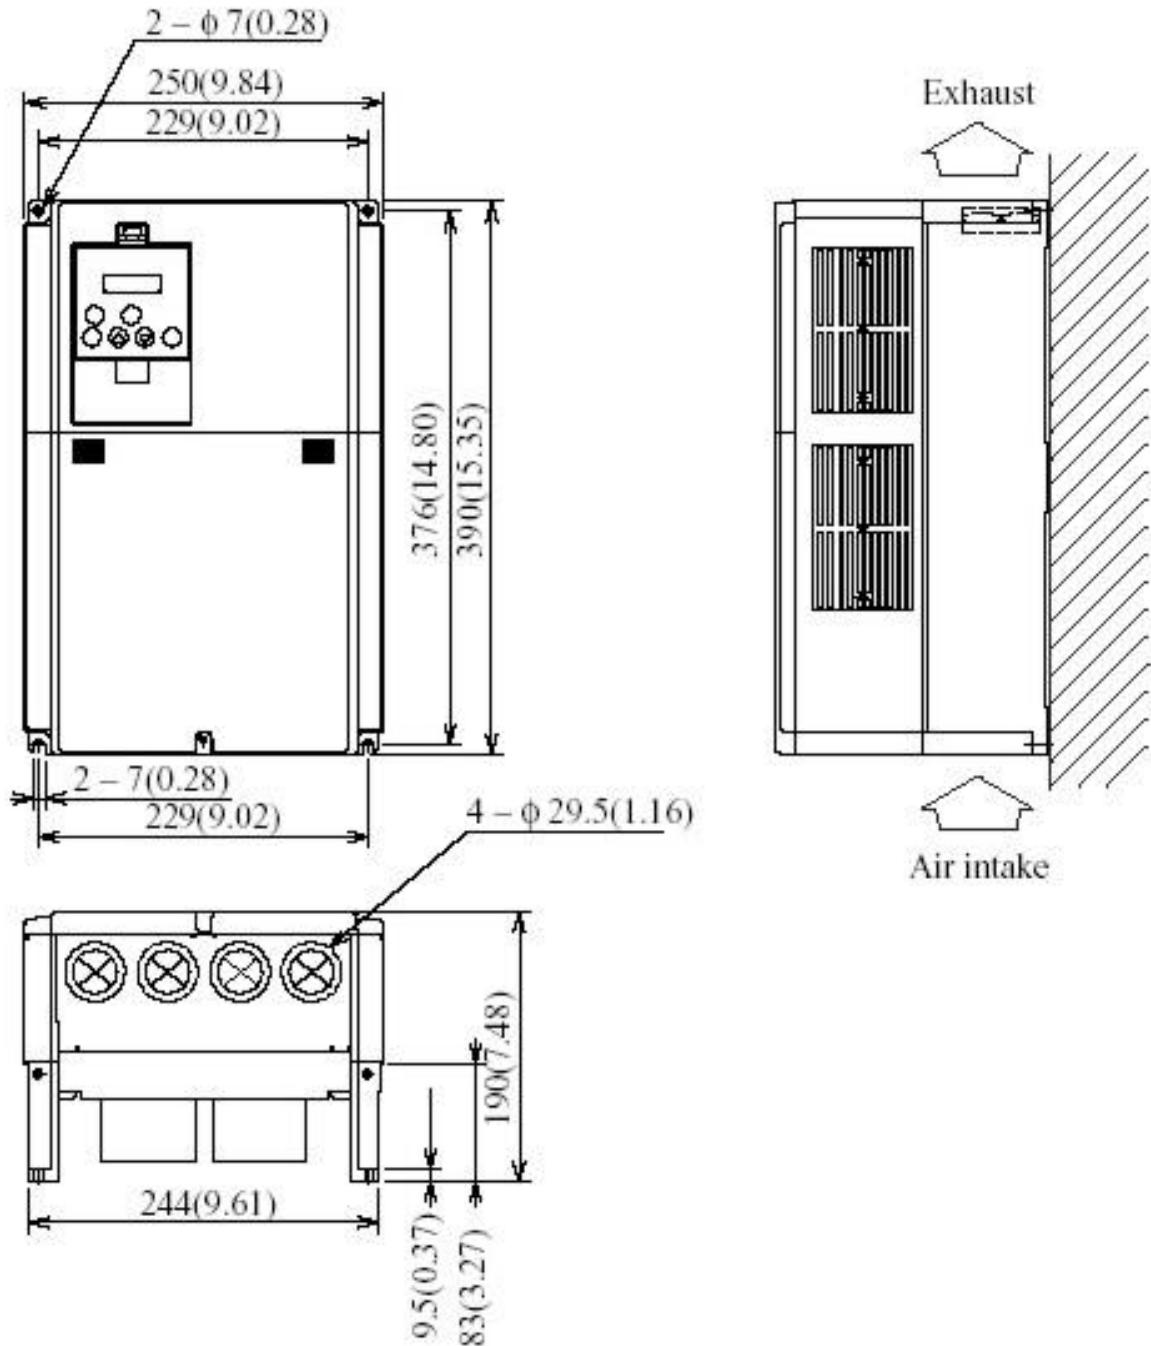

DIMENSION SHEET

Ref : 0060
Date : 14/06/02
Issue : A
Page : 1 of 1

Inverter Model No: SJ300 150 HFE, 185 HFE, 220 HFE

HID LTD

Vantage House, Harfreys Road, Great Yarmouth, Norfolk, NR31 0LS
Tel: 01493 442525 Fax: 01493 442323 Email: sales@hid.co.uk Website: www.hid.co.uk