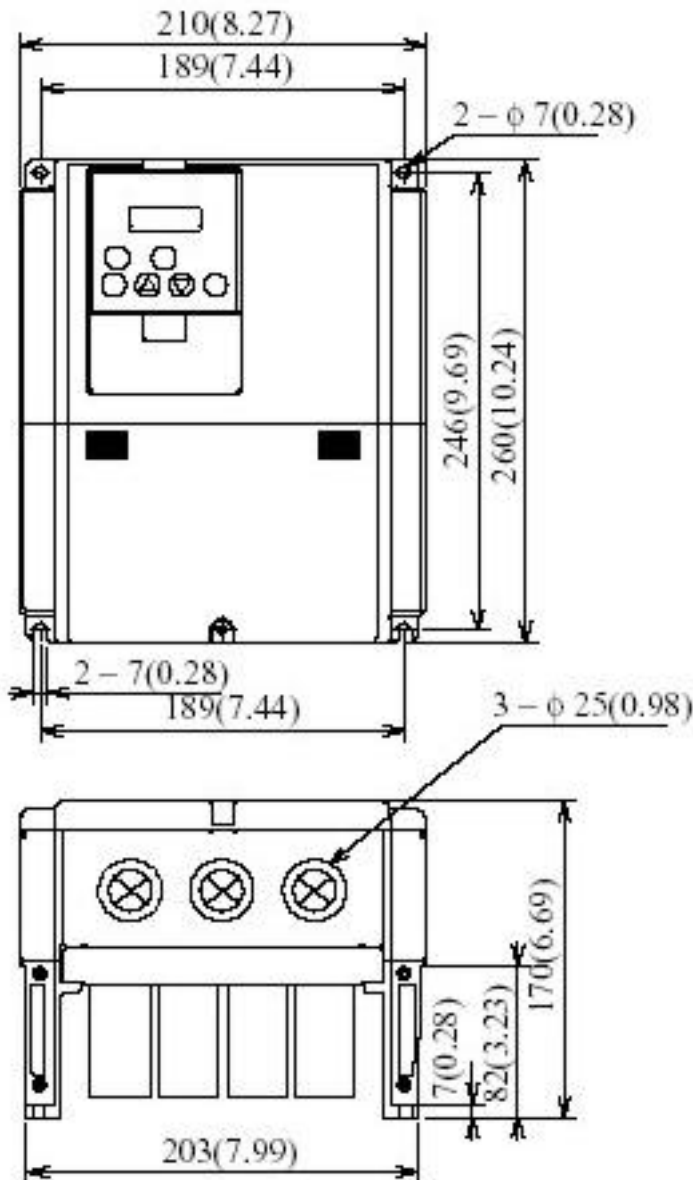

DIMENSION SHEET

Ref : 0059
Date : 14/06/02
Issue : A
Page : 1 of 1

Inverter Model No: SJ300 075 HFE, 110 HFE

HID LTD

Vantage House, Harfreys Road, Great Yarmouth, Norfolk, NR31 0LS
Tel: 01493 442525 Fax: 01493 442323 Email: sales@hid.co.uk Website: www.hid.co.uk