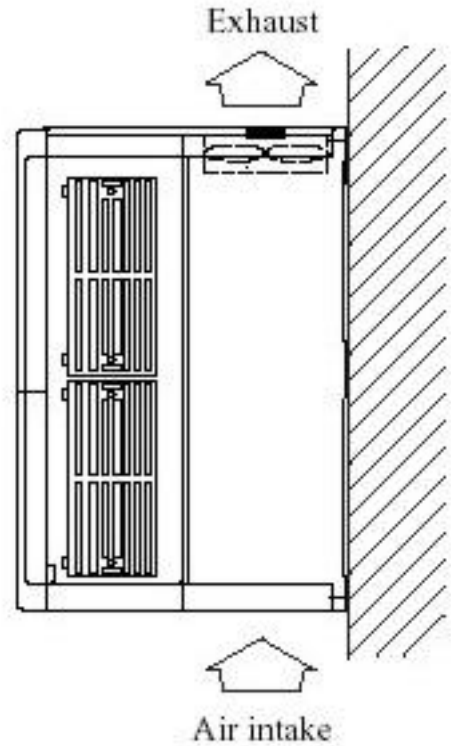

DIMENSION SHEET

Ref : 0059
Date : 14/06/02
Issue : A
Page : 1 of 1

Inverter Model No: SJ300 075 HFE, 110 HFE

HID LTD

Vantage House, Harfreys Road, Great Yarmouth, Norfolk, NR31 0LS
Tel: 01493 442525 Fax: 01493 442323 Email: sales@hid.co.uk Website: www.hid.co.uk