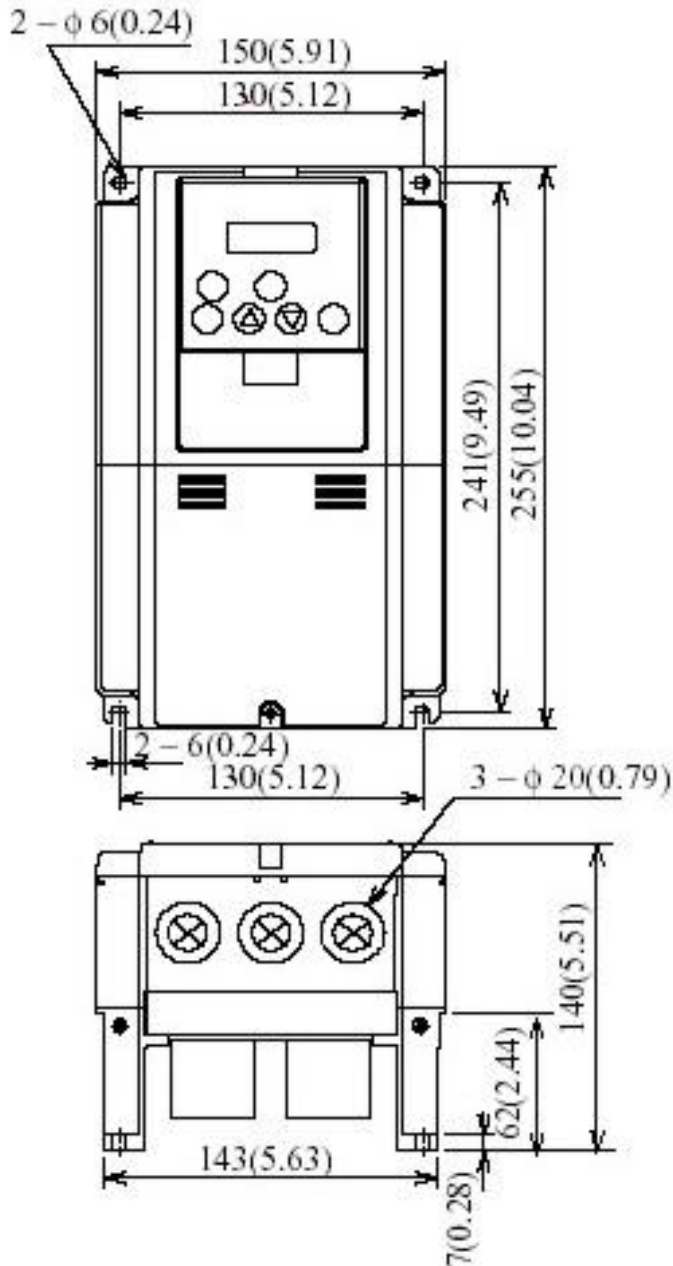

DIMENSION SHEET

Ref : 0058
Date : 14/06/02
Issue : A
Page : 1 of 1

Inverter Model No: SJ300 007 HFE, 015 HFE,
022 HFE, 040 HFE, 055 HFE

HID LTD

Vantage House, Harfreys Road, Great Yarmouth, Norfolk, NR31 0LS
Tel: 01493 442525 Fax: 01493 442323 Email: sales@hid.co.uk Website: www.hid.co.uk