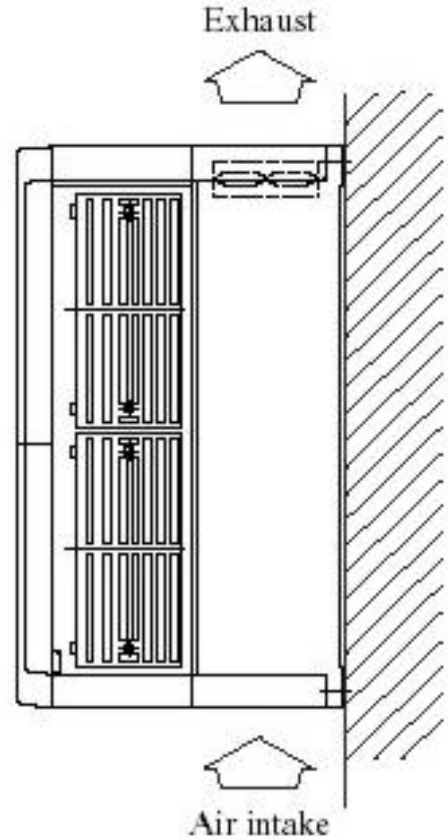

DIMENSION SHEET

Ref : 0058
Date : 14/06/02
Issue : A
Page : 1 of 1

Inverter Model No: SJ300 007 HFE, 015 HFE,
022 HFE, 040 HFE, 055 HFE

HID LTD

Vantage House, Harfreys Road, Great Yarmouth, Norfolk, NR31 0LS
Tel: 01493 442525 Fax: 01493 442323 Email: sales@hid.co.uk Website: www.hid.co.uk