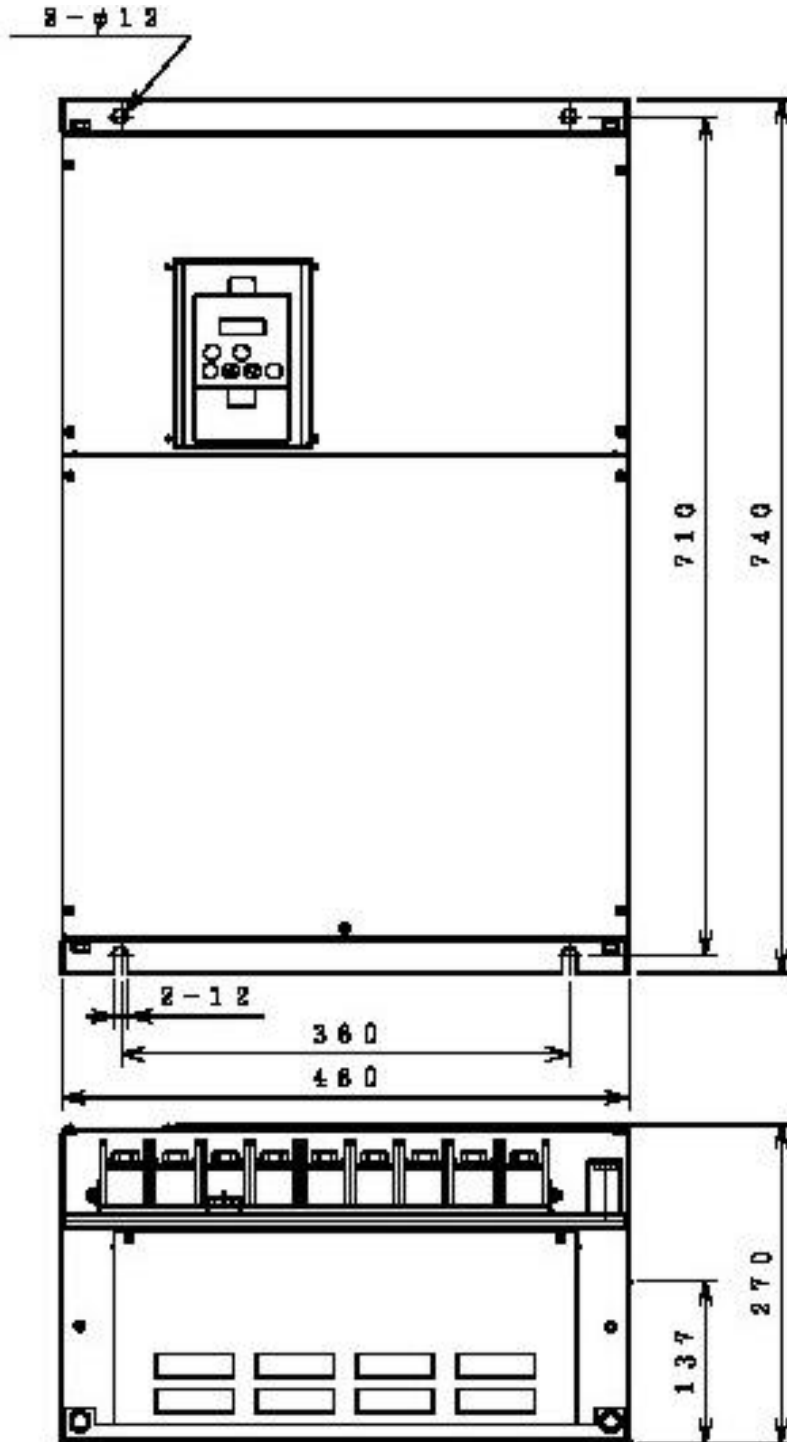

# DIMENSION SHEET

Ref : 0057  
Date : 14/06/02  
Issue : A  
Page : 1 of 1

Inverter Model No: L300P 1320 HFE

HID LTD

Vantage House, Harfreys Road, Great Yarmouth, Norfolk, NR31 0LS  
Tel: 01493 442525 Fax: 01493 442323 Email: sales@hid.co.uk Website: www.hid.co.uk