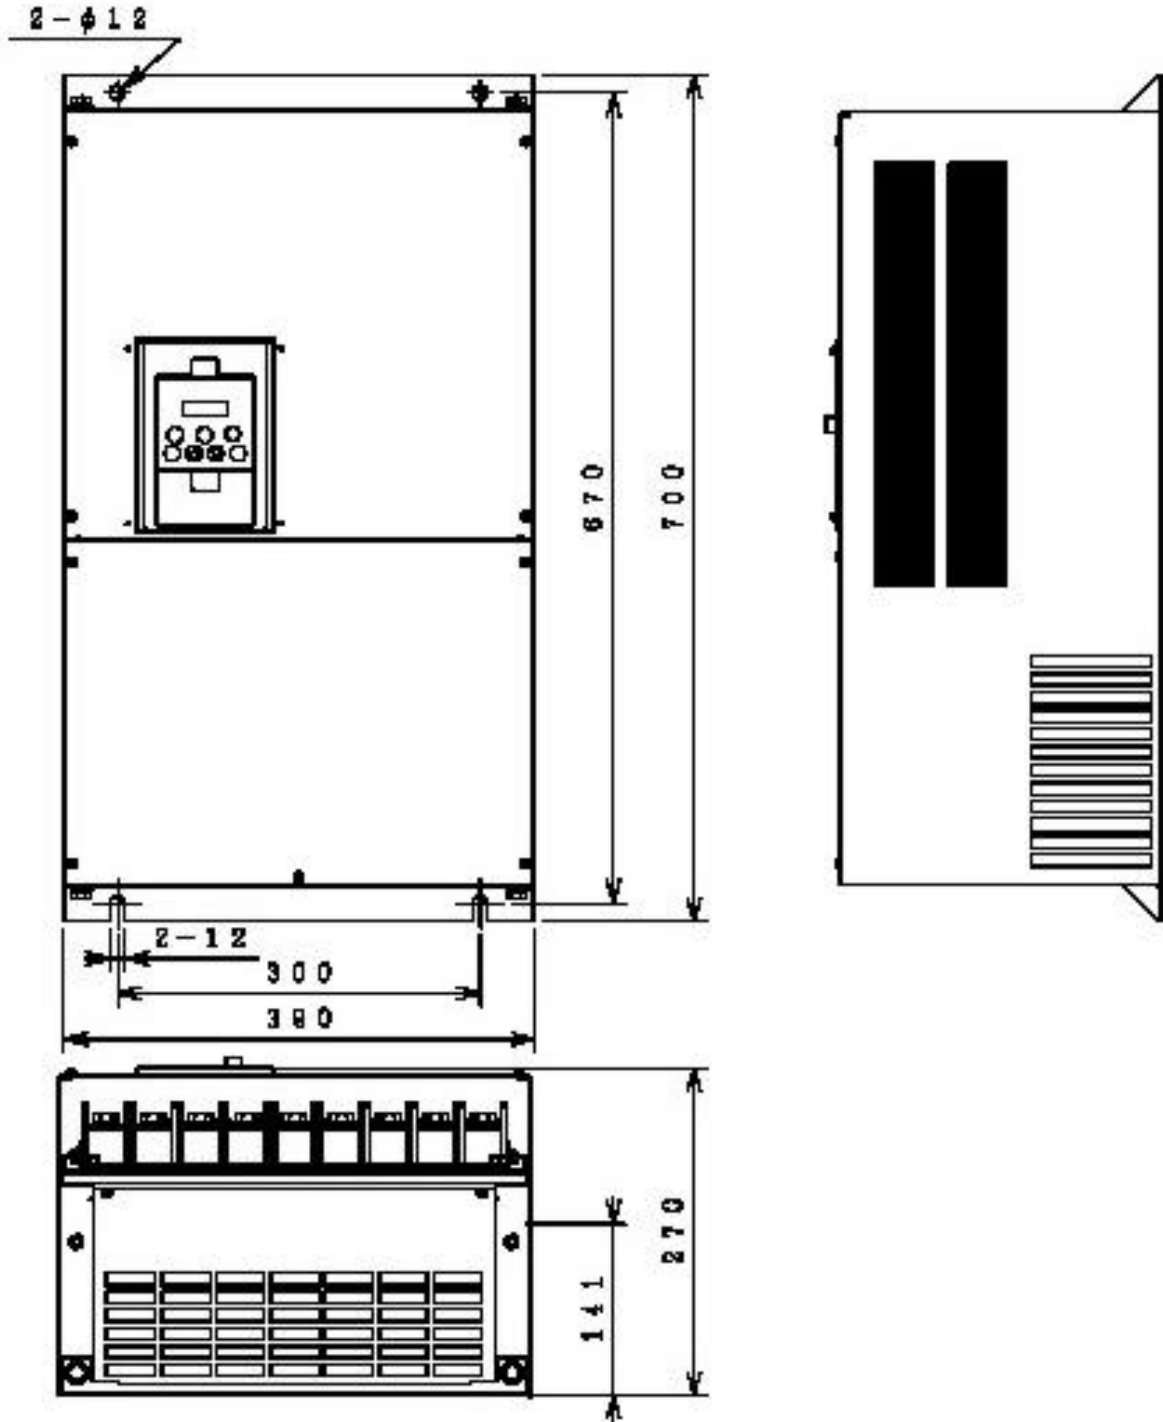

# DIMENSION SHEET

Ref : 0056  
Date : 14/06/02  
Issue : A  
Page : 1 of 1

Inverter Model No: L300P 900 HFE, 1100 HFE

HID LTD

Vantage House, Harfreys Road, Great Yarmouth, Norfolk, NR31 0LS  
Tel: 01493 442525 Fax: 01493 442323 Email: sales@hid.co.uk Website: www.hid.co.uk