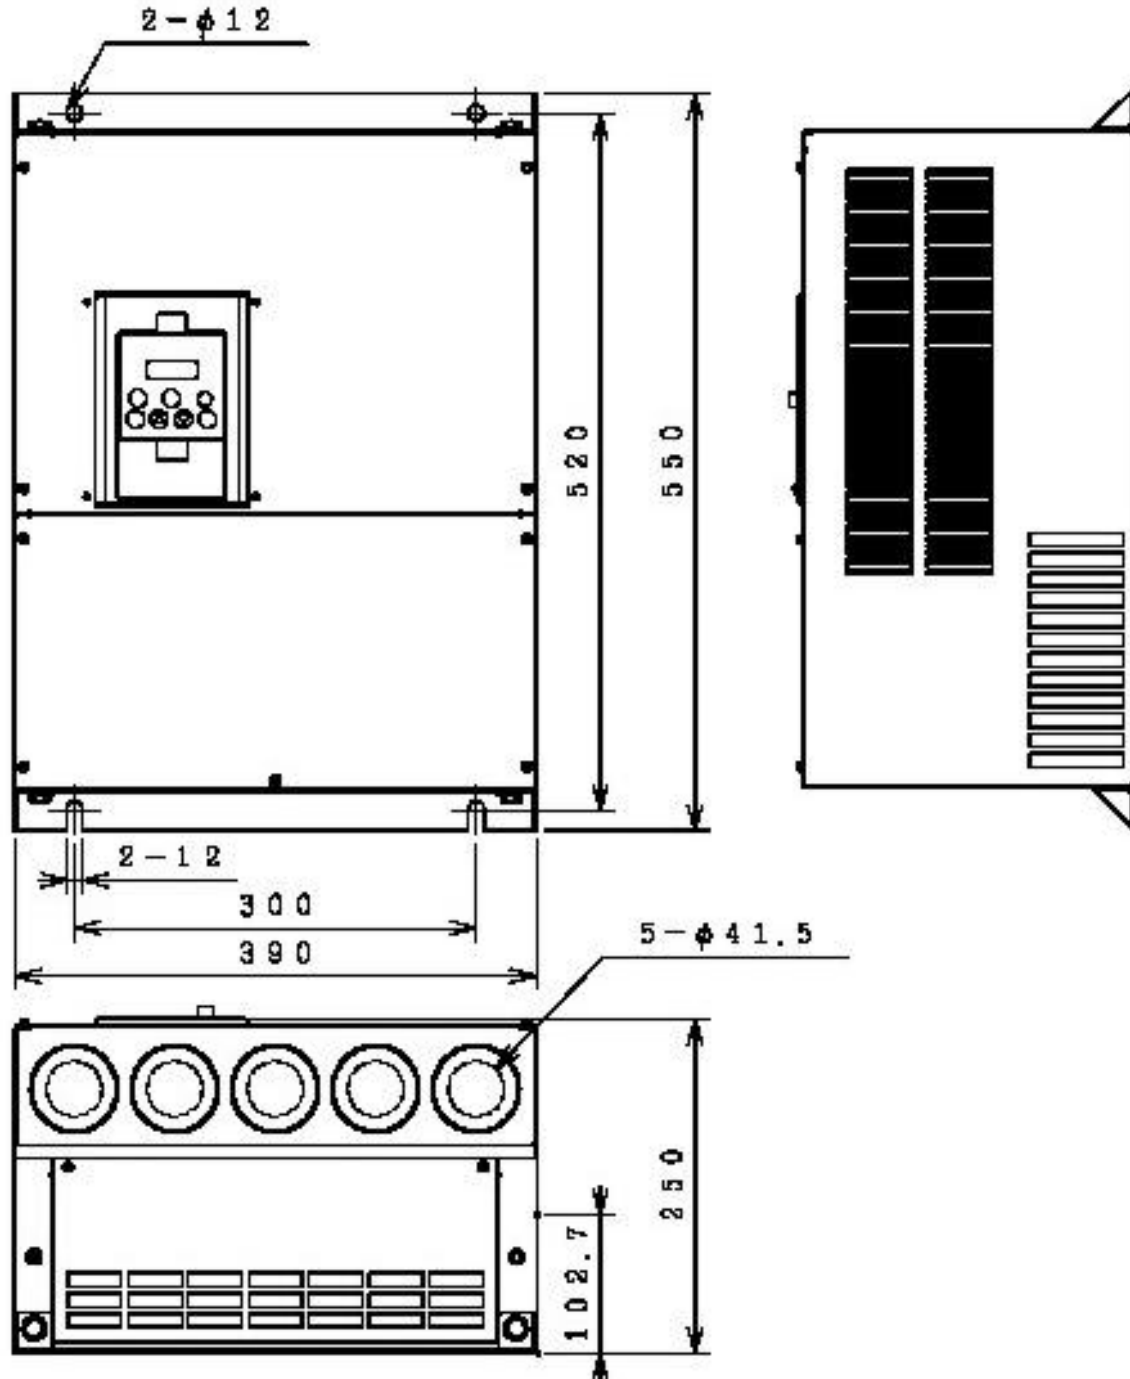

# DIMENSION SHEET

Ref : 0055  
Date : 14/06/02  
Issue : A  
Page : 1 of 1

Inverter Model No: L300P 450 HFE, 550 HFE, 750 HFE

HID LTD

Vantage House, Harfreys Road, Great Yarmouth, Norfolk, NR31 0LS  
Tel: 01493 442525 Fax: 01493 442323 Email: sales@hid.co.uk Website: www.hid.co.uk