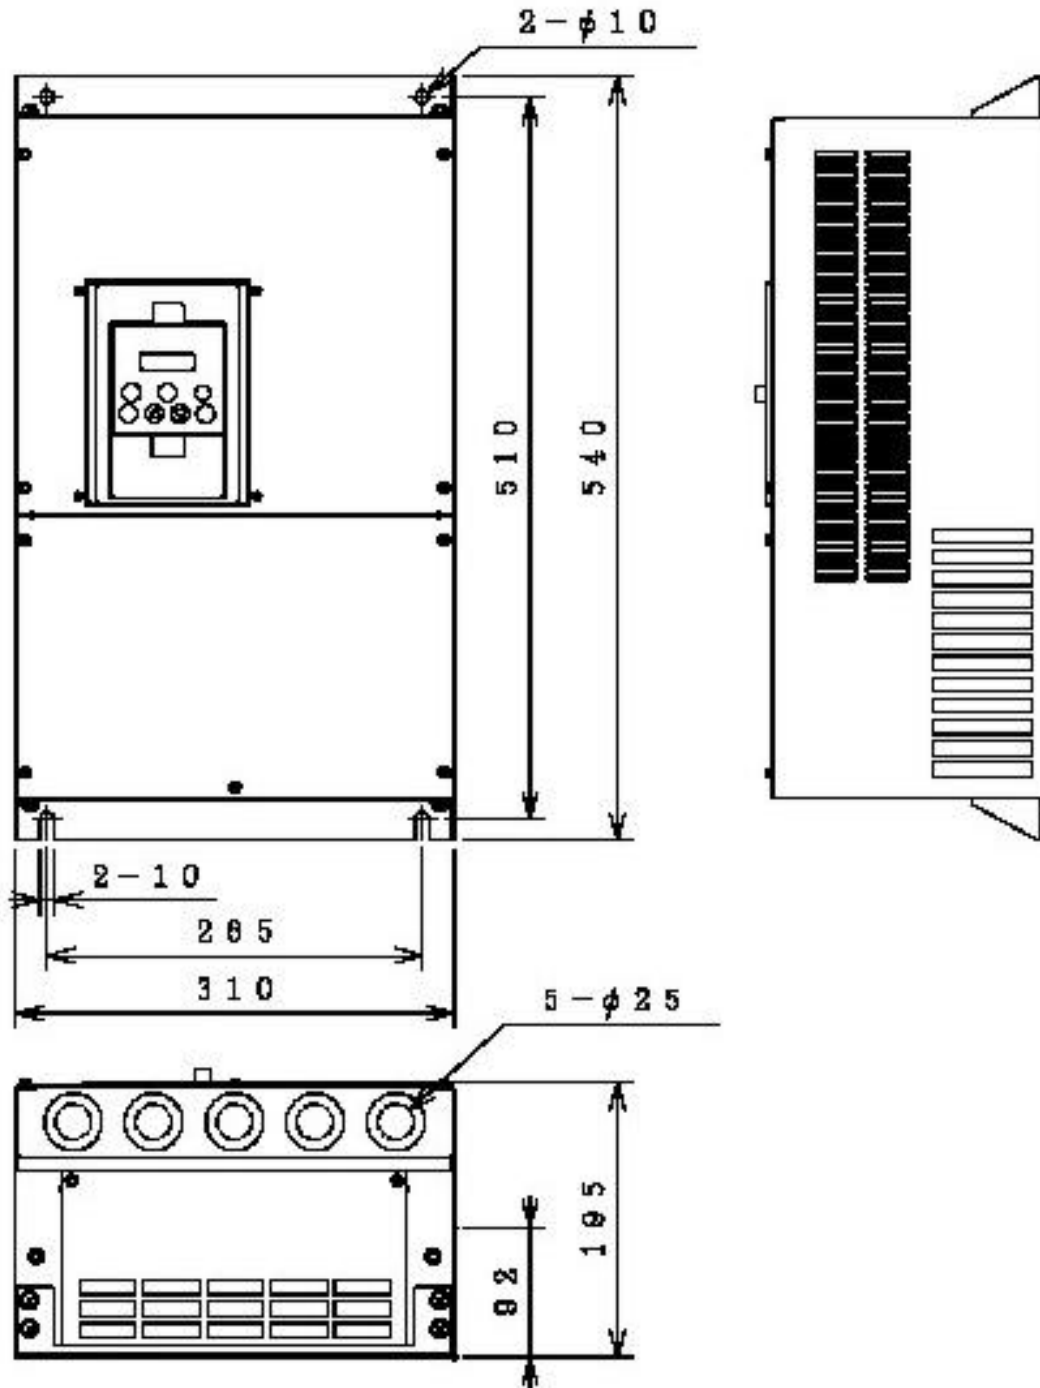

# DIMENSION SHEET

Ref : 0054  
Date : 14/06/02  
Issue : A  
Page : 1 of 1

Inverter Model No: L300P 370 HFE

HID LTD

Vantage House, Harfreys Road, Great Yarmouth, Norfolk, NR31 0LS  
Tel: 01493 442525 Fax: 01493 442323 Email: sales@hid.co.uk Website: www.hid.co.uk