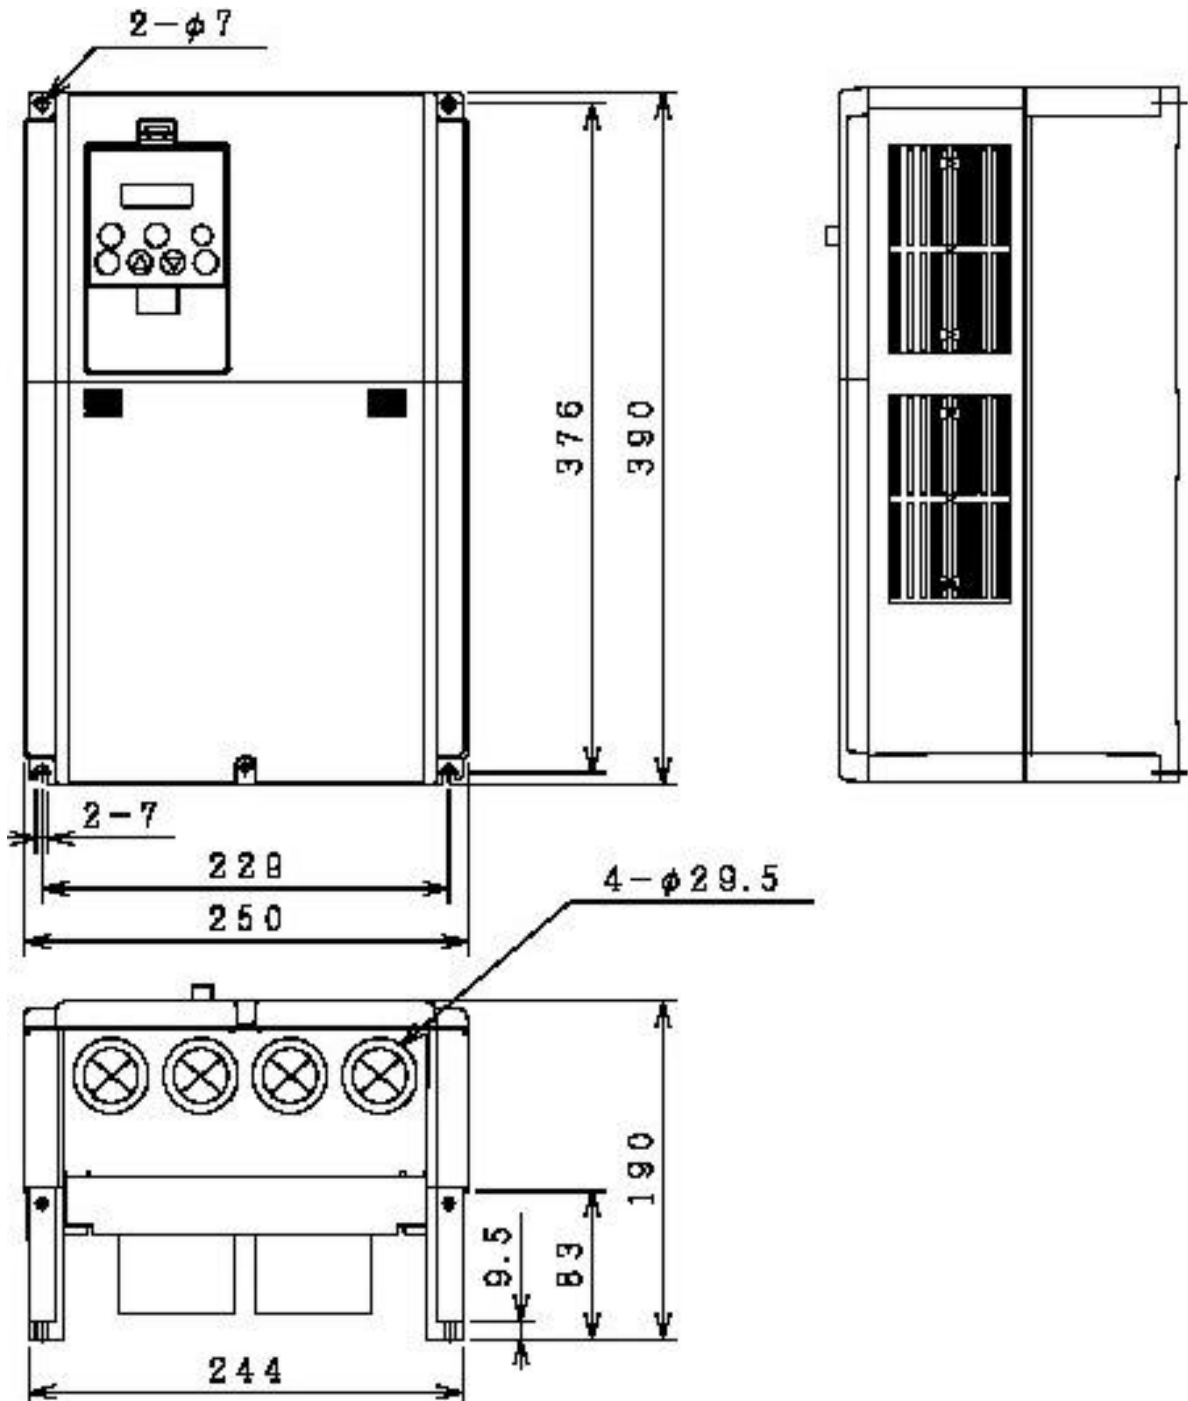

DIMENSION SHEET

Ref : 0053
Date : 14/06/02
Issue : A
Page : 1 of 1

Inverter Model No: L300P 185 HFE, 220 HFE, 300 HFE

HID LTD

Vantage House, Harfreys Road, Great Yarmouth, Norfolk, NR31 0LS
Tel: 01493 442525 Fax: 01493 442323 Email: sales@hid.co.uk Website: www.hid.co.uk