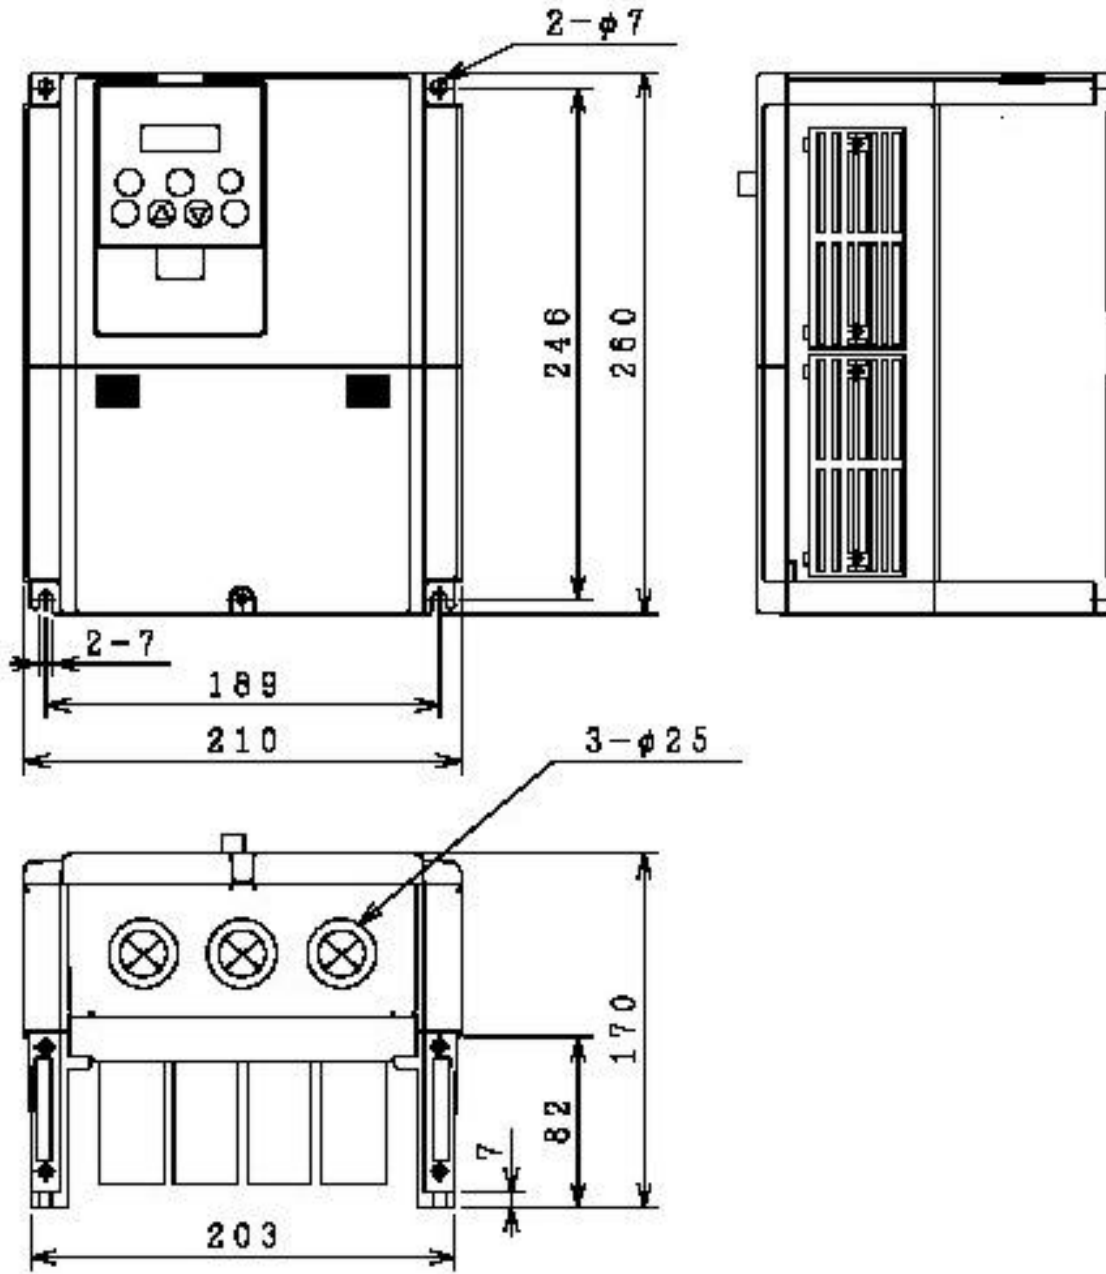

DIMENSION SHEET

Ref : 0052
Date : 14/06/02
Issue : A
Page : 1 of 1

Inverter Model No: L300P 110 HFE, L300P 150 HFE

HID LTD

Vantage House, Harfreys Road, Great Yarmouth, Norfolk, NR31 0LS
Tel: 01493 442525 Fax: 01493 442323 Email: sales@hid.co.uk Website: www.hid.co.uk